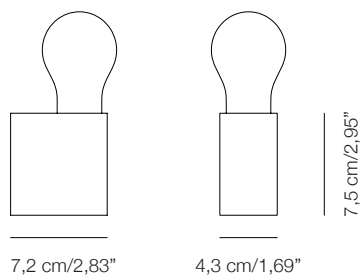

STIP

Angel Wall lamp - basic

Designed by Elia Mangia

Angel is a simple and precious lamp that will fit into any space with character and discretion. It is made from a solid block of aluminium and has an E27 lamp holder, which can house the most appropriate bulb for your space.

It is available in two versions: as a source of direct light, without any screen over the light, or as indirect ambience lighting, with an elegant lampshade.

Dimensions:

Colour: Mat white

Material: Powder coated solid aluminium

Weight: 0,33 Kg

Socket: 1 x E27

Bulb: max 60W / not included

Suggested bulb: Led

Voltage/frequency: 220-240 V / 50 Hz

Certificate: CE

Specifications: IP 20, class I

Code	Colour
ANG9016	White Ral 9016