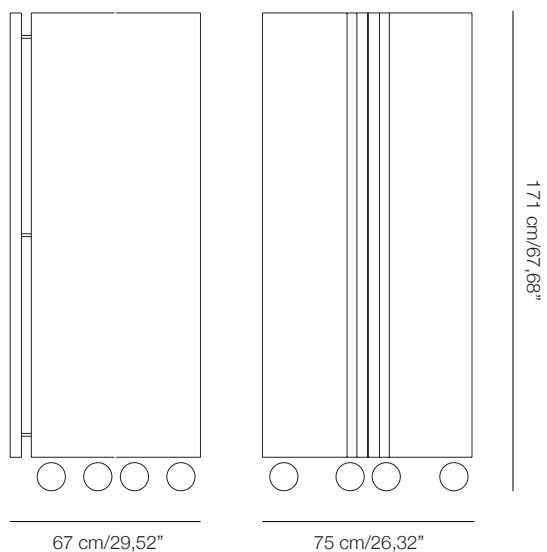

With a simple gesture Outing transforms into a convenient shelving unit, in which everything can be kept visible and accessible or hidden from view in an instant.

**Dimensions:**

Closed

Open

**Colour:**

Natural ash wood with transparent mat finish

**Material:**

Structure ash veneer multilayer

Pull handles solid ash wood

**Weight:** 100 Kg

**Swivel casters** included (two with brakes, six without brakes)

**Code**

OUT01

Made in Italy