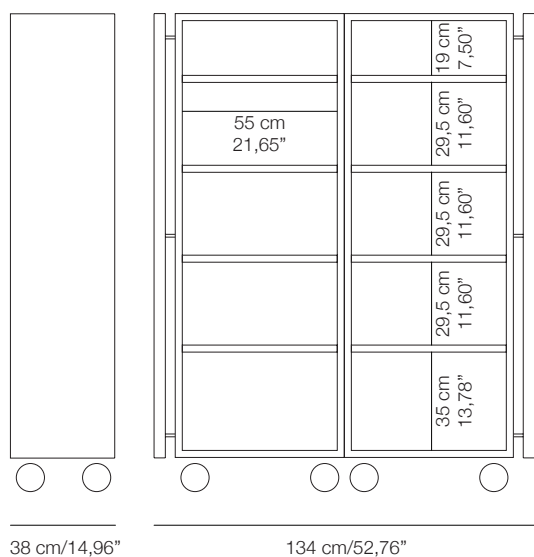

With a simple gesture Outing transforms into a convenient shelving unit, in which everything can be kept visible and accessible or hidden from view in an instant.

**Dimensions:**

Closed

Open

**Colour:**

Natural ash wood with transparent mat finish

**Material:**

Structure ash veneer multilayer

Pull handles solid ash wood

**Weight:** 100 Kg

**Swivel casters** included (two with brakes, six without brakes)

**Code**

OUT01

Made in Italy