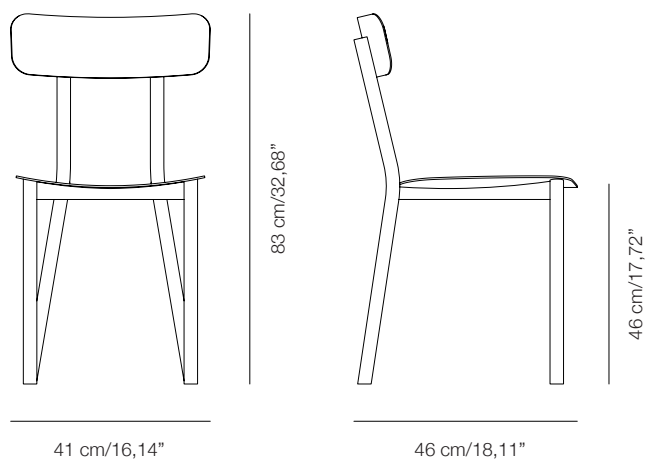

S T I P

Picto **Aluminium chair**

Designed by Elia Mangia

Picto is a contemporary revisitation of traditional chairs from an Italian trattoria. Made entirely from aluminium, Picto is light, resistant and very manoeuvrable, making it perfect for use indoors or outdoors.

Dimensions:

Colours:

White

Black grey

Azure blue

Coral red

Reseda green

Material: Aluminium

Finish: Outdoor powder coating

Weight: 4,8 Kg

Code

Colour

PIC 9016

White Ral 9016

PIC 7021

Black grey Ral 7021