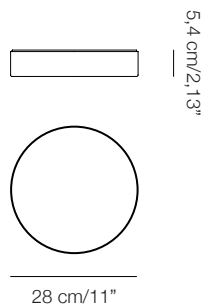

STIP

Ringo **Multifunctional tray**

Designed by Elia Mangia

Do not be fooled by its essential form, as Ringo is sure to surprise you with its multiple functions. Ringo can be transformed from a practical chopping board into an efficient tray or elegant table centrepiece, making it easily adaptable to any environment in the home.

Dimensions:

Small

Large

Colours:

White

Black

Red

Material: Powder coated metal and solid ash wood

Weight: Small 1,5 Kg / Large 2 kg

Code	Description	Colour
RISW 9016	Small White	Ral 9016
RISB 7021	Small Black	Ral 7021
RISR 3016	Small Red	Ral 9016
RILW 9016	Large White	Ral 9016
RILB 7021	Large Black	Ral 7021
RILR 3016	Large Red	Ral 9016