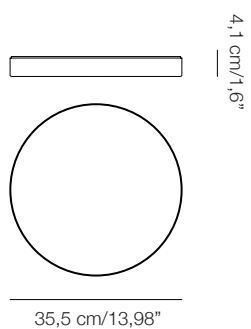

STIP

Ringo **Multifunctional tray**

Designed by Elia Mangia

Do not be fooled by its essential form, as Ringo is sure to surprise you with its multiple functions. Ringo can be transformed from a practical chopping board into an efficient tray or elegant table centrepiece, making it easily adaptable to any environment in the home.

Dimensions:

Small

Large

Colours:

White

Black

Red

Material: Powder coated metal and solid ash wood

Weight: Small 1,5 Kg / Large 2 kg

Code	Description	Colour
RISW 9016	Small White	Ral 9016
RISB 7021	Small Black	Ral 7021
RISR 3016	Small Red	Ral 9016
RILW 9016	Large White	Ral 9016
RILB 7021	Large Black	Ral 7021
RILR 3016	Large Red	Ral 9016