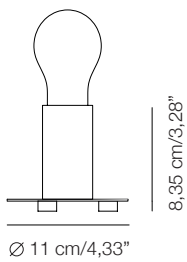

Made from powder-coated metal, Angel has an E27 lamp holder, which can house the most appropriate bulb for your space.

Angel table is available in the basic version, with a visible light bulb for direct lighting, and in the L version, featuring an elegant circular lampshade that screens the light and provides indirect and ambient lighting. Both versions are available in 9 striking colours.

Dimensions:

Colours:

Traffic
White

Light
Grey

Black
Grey

Reseda
Green

Pastel
Blue

Azure
Blue